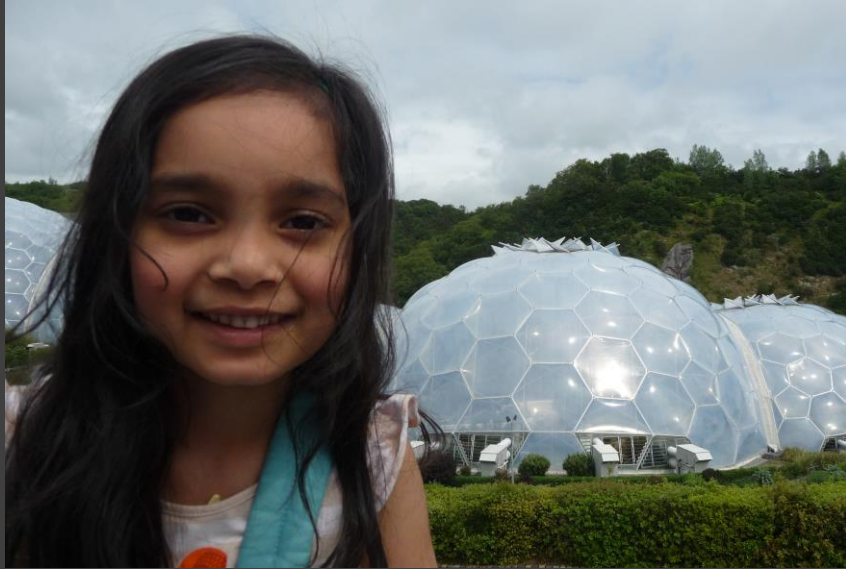

The image is a composite. The left side shows a lush green forest with tall trees and ferns. The right side shows a close-up of a hand holding a piece of bread covered in a white, crystalline substance, with a warm sunset background. A white diamond shape is overlaid in the center, containing the text.

**A WEE TASTE
OF NATURE**

MEMORIES

STEINER

SCOUTS

HOME EDUCATION

GLASGOW

ST EYNER

COMMUNITY

JOHN MUIR

A scenic landscape featuring a sunset over a valley with mountains and lakes. The scene is viewed through a circular hole in a white, textured surface, possibly a piece of paper or a window. The foreground shows rocky terrain with sparse vegetation. The sky is a mix of orange, yellow, and blue, indicating the time is either sunrise or sunset. The overall mood is peaceful and serene.